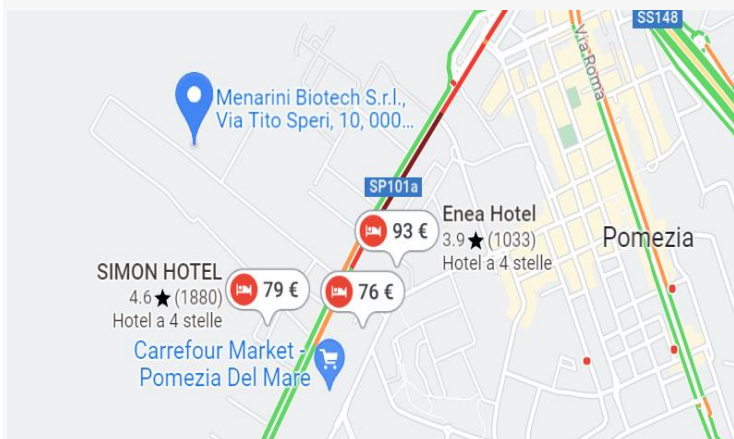

ACCOMMODATION NEARBY

SIMON HOTEL
POMEZIA

Via P.F. Calvi, 9 – 00071 Pomezia (Rm) – IT
Tel +39 06/98372778 - Fax +39 06/98372779

info@simonhotelpomezia.it

ENEAHOTELS
APRILIA - POMEZIA

Via Del Mare,83 – 00071 Pomezia (Rm) – IT
Tel +39 06/9107021 - Fax +39 06/9107805

info@eneahotel.it